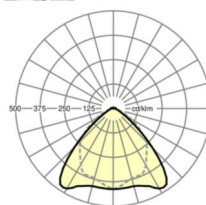

CHARACTERISTICS

Order number	19510024380
EAN number	4020863436323
Commodity code	94051190
Certification mark	IP 20, Protection class I, ENEC10 VDE, F, HACCP DIN10500/Food/IFS-application-related suitability/BRC, Indoor, CE
Impact resistance (IK rating)	IK03 (-20°C bis 35°C)
Ambient temperatur	ta -20°C to 35°C
Warranty period	5 years
State funding programs	BEG - Federal funding for efficient buildings (valid only for Germany)

ELECTRICAL ENGINEERING

Controller	Electronic driver (1 pcs.)
System output	73W
Mains voltage	230V/50Hz
Circuit breakers (inrush current)	13 pieces/B10, 21 pieces/B16, 22 pieces/C10, 36 pieces/C16
Energy efficiency class/light source	C

LIGHTING TECHNOLOGY

Placement	LED, Colour rendering/Light colour CRI $\geq$ 80 / 3000K
Colour tolerance (MacAdam)	3SDCM
Nominal luminous flux	12277lm
LED service life	70000h L80/B10 (Tq 35°C), 100000h L80/B50 (Tq 30°C)
Luminaire luminous efficiency	168lm/W
Beam angle	95° (C0) / 95° (C90)
UGR lat./long.	22.7 / 24.1

MECHANICS

Housing colour	traffic white RAL 9016
Dimensions (LxWxH/DxH)	2299mm x 55mm x 37mm
Weight (net)	2.2kg
Type of installation	Mounting rail system installation, Light structure

Dimensions

L	2299 mm	Length
B	55 mm	Width
H	37 mm	Height

DEEP-LINK

<https://www.regiolux.de/en/article/19510024380>

Reference	LED 13000lm 830
η_{LB}	100 %
$\Phi_{\downarrow/\uparrow}$	98 % / 2 %
UGR lat./long.	22.7 / 24.1